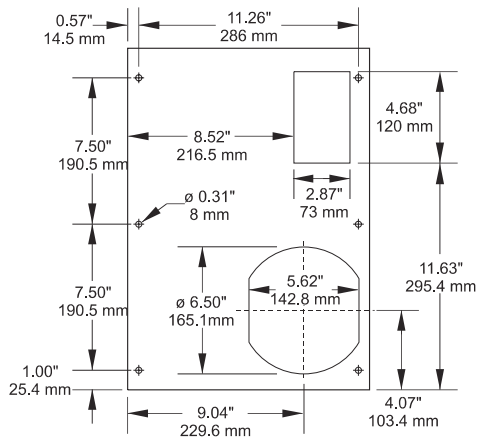

Accessories

- Gaskets...see page 356
- Replacement filters...see page 356
- Replacement grill...see page 356

Climate Control Products
Air Conditioners

Drilling Template