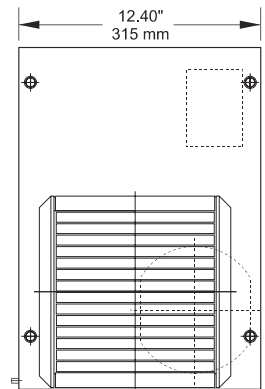

Accessories

- Gaskets...see page 356
- Replacement filters...see page 356
- Replacement grill...see page 356

Climate Control Products
Air Conditioners

Drilling Template

Left Side View

Front View

Part Number	Ship Wt. lbs.
DTS2000A115	54
DTS2000A230	54

All dimensions in inches unless specified otherwise