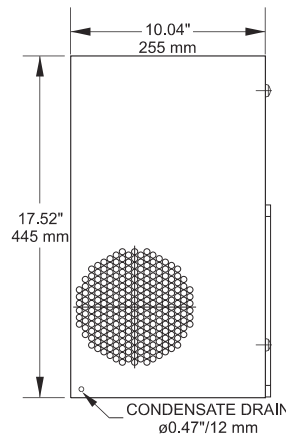

Accessories

- Gaskets...see page 356
- Replacement filters...see page 356
- Replacement grill...see page 356

Climate Control Products
Air Conditioners

Drilling Template

Left Side View

Front View

Part Number	Ship Wt. lbs.
DTS2000A115	54
DTS2000A230	54

All dimensions in inches unless specified otherwise